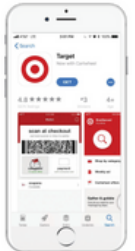

3. Download the Target app